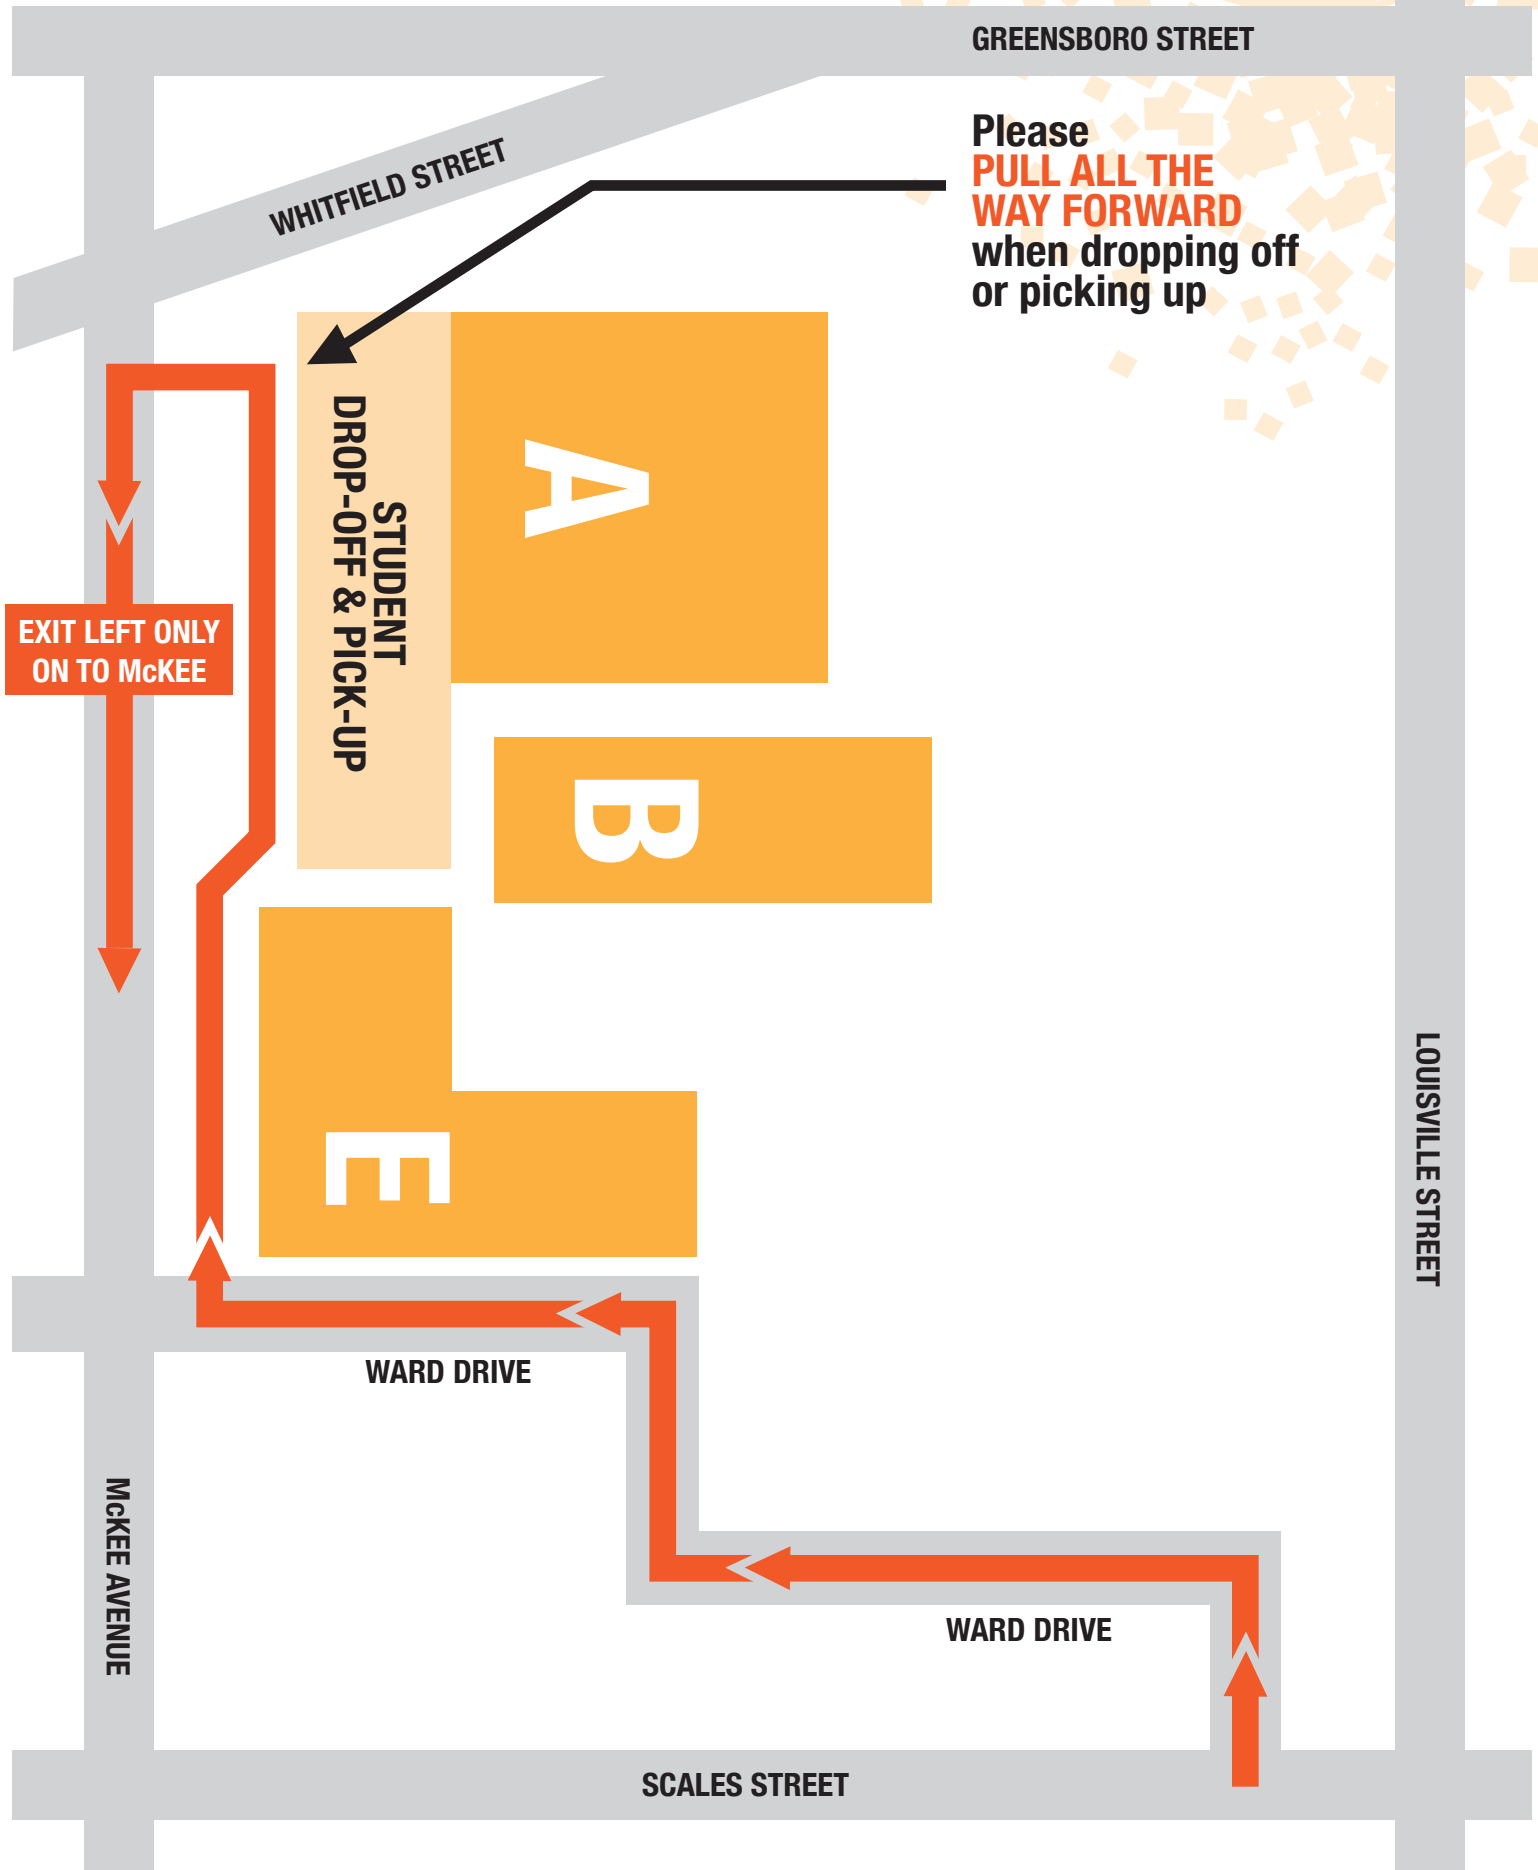

# AMS CARPOOL MAP

GREENSBORO STREET

WHITFIELD STREET

Please  
**PULL ALL THE WAY FORWARD**  
when dropping off  
or picking up

EXIT LEFT ONLY  
ON TO McKEE

STUDENT  
DROP-OFF & PICK-UP

A

B

E

WARD DRIVE

McKEE AVENUE

WARD DRIVE

SCALES STREET

LOUISVILLE STREET