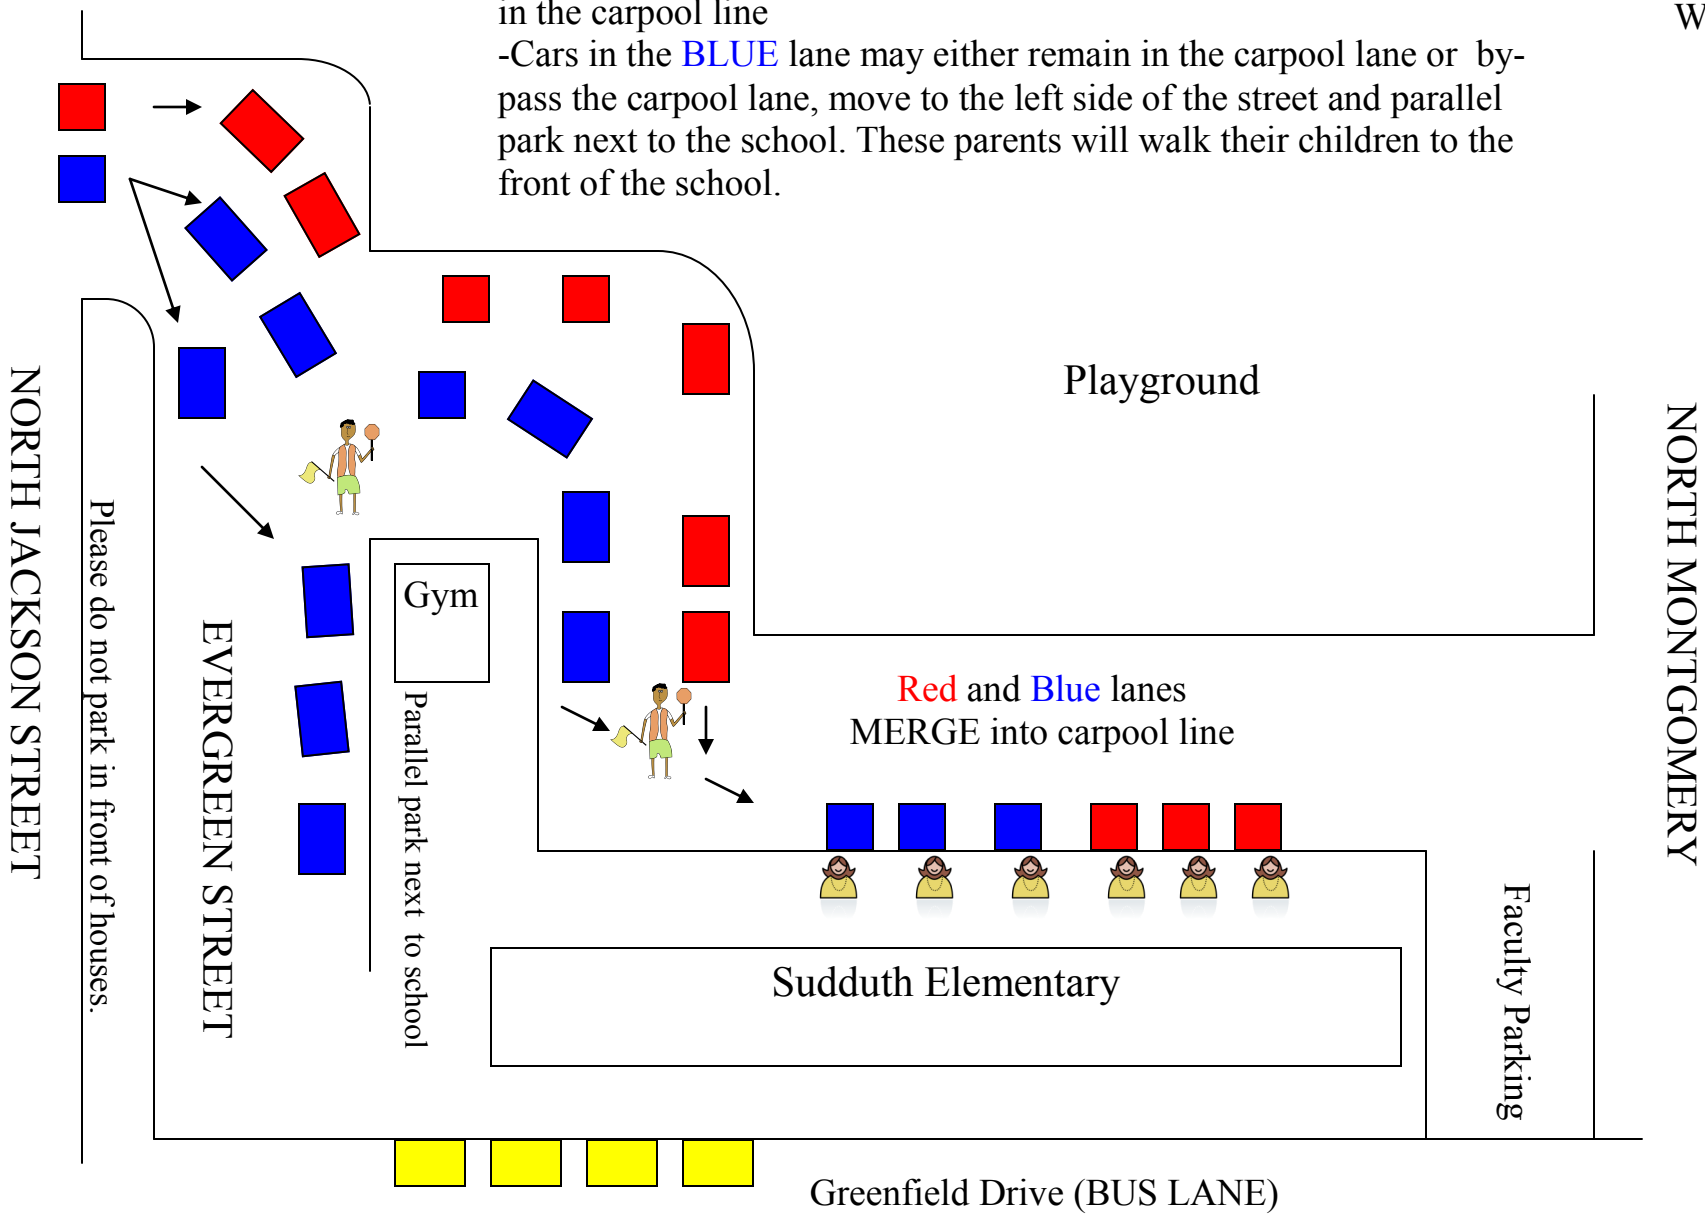

-  -Cars in the **RED** lane will enter the carpool lane to drop off children in the carpool line
- Cars in the **BLUE** lane may either remain in the carpool lane or bypass the carpool lane, move to the left side of the street and parallel park next to the school. These parents will walk their children to the front of the school.

NORTH JACKSON STREET

Please do not park in front of houses.

EVERGREEN STREET

Gym

Parallel park next to school

Playground

Red and Blue lanes
MERGE into carpool line

Sudduth Elementary

Faculty Parking

Greenfield Drive (BUS LANE)

NORTH MONTGOMERY